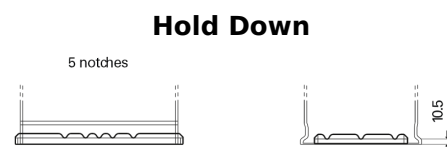

**Product overview**

Batteries for Marine and Leisure

**Start EN750**

Part number	EN750
Technology	Flooded
EAN/GTIN	3661024036085
Voltage	12 V
Capacity	74.0 Ah
CCA	680 A
MCA	750
Length	278 mm
Width	175 mm
Height	190 mm
Box size	L03
Polarity	ETN 0
Terminal Type	EN taper post
Hold Down	B13
Weights (subject of variation)	16.60 kg