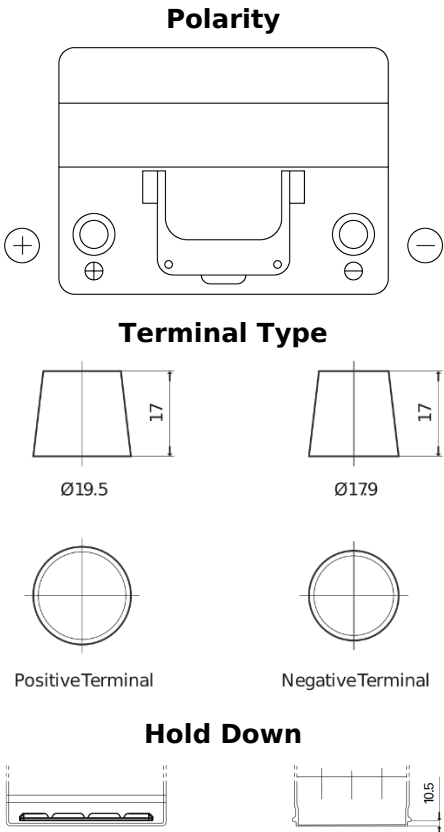

**Product overview**

Batteries for Cars

**Formula FB605**

Part number	FB605
Technology	Flooded
EAN/GTIN	3661024044424
Voltage	12 V
Capacity	60 Ah
CCA	480 A
Length	230 mm
Width	173 mm
Height	222 mm
Box size	D23
Polarity	ETN 1
Terminal Type	EN taper post
Hold Down	Korean B1
Weights (subject of variation)	14.60 kg