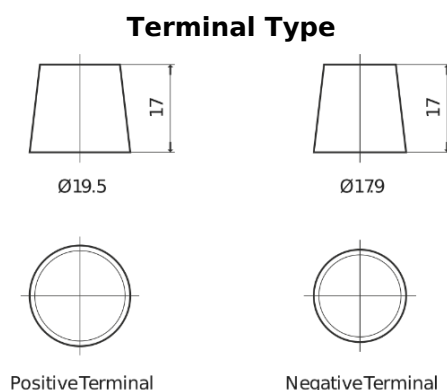

**Product overview**

Batteries for Marine and Leisure

**Start EN750**

Part number	EN750
Technology	Flooded
EAN/GTIN	3661024036085
Voltage	12 V
Capacity	74.0 Ah
CCA	680 A
MCA	750
Length	278 mm
Width	175 mm
Height	190 mm
Box size	L03
Polarity	ETN 0
Terminal Type	EN taper post
Hold Down	B13
Weights (subject of variation)	16.60 kg