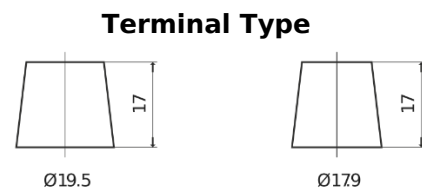

Product overview

Batteries for Cars

Excell EB605

Part number	EB605
Technology	Flooded
EAN/GTIN	3661024034425
Voltage	12 V
Capacity	60 Ah
CCA	480 A
Length	230 mm
Width	173 mm
Height	222 mm
Box size	D23
Polarity	ETN 1
Terminal Type	EN taper post
Hold Down	Korean B1
Weights (subject of variation)	14.60 kg