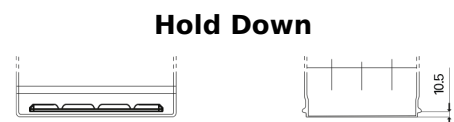

**Product overview**

Batteries for Cars

**Excell EB605**

Part number	EB605
Technology	Flooded
EAN/GTIN	3661024034425
Voltage	12 V
Capacity	60 Ah
CCA	480 A
Length	230 mm
Width	173 mm
Height	222 mm
Box size	D23
Polarity	ETN 1
Terminal Type	EN taper post
Hold Down	Korean B1
Weights (subject of variation)	14.60 kg