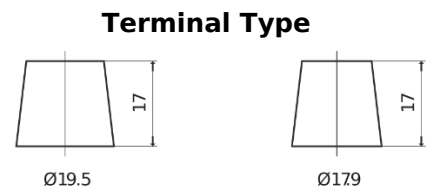

**Product overview**

Batteries for Cars

**Excell EB605**

Part number	EB605
Technology	Flooded
EAN/GTIN	3661024034425
Voltage	12 V
Capacity	60 Ah
CCA	480 A
Length	230 mm
Width	173 mm
Height	222 mm
Box size	D23
Polarity	ETN 1
Terminal Type	EN taper post
Hold Down	Korean B1
Weights (subject of variation)	14.60 kg