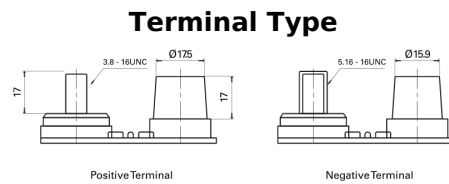

Product overview

Batteries for Marine and Leisure

Start AGM EM1000

Part number	EM1000
Technology	AGM
EAN/GTIN	3661024036023
Voltage	12 V
Capacity	50.0 Ah
CCA	800 A
MCA	1000
Length	260 mm
Width	173 mm
Height	206 mm
Box size	G34
Polarity	ETN 1
Terminal Type	SAE M 3/8"- 5/16" taper&stud
Hold Down	B7
Weights (subject of variation)	17.90 kg