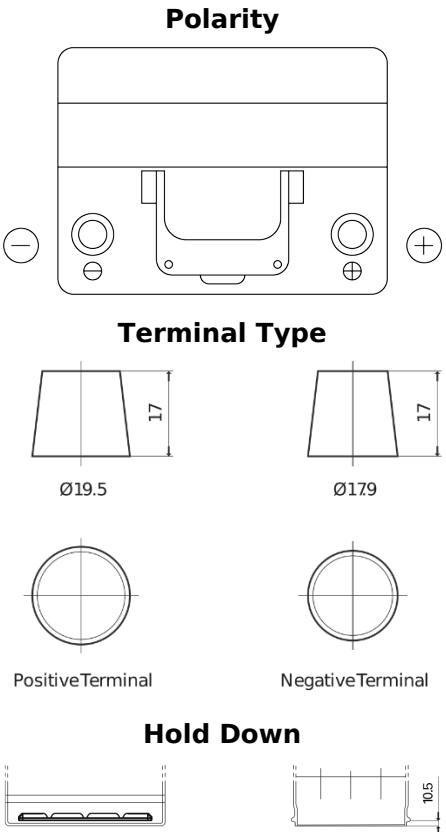

Product overview

Batteries for Cars

Formula FB604

Part number	FB604
Technology	Flooded
EAN/GTIN	3661024044417
Voltage	12 V
Capacity	60 Ah
CCA	480 A
Length	230 mm
Width	173 mm
Height	222 mm
Box size	D23
Polarity	ETN 0
Terminal Type	EN taper post
Hold Down	Korean B1
Weights (subject of variation)	14.60 kg