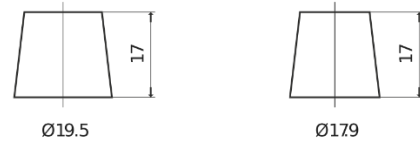

**Product overview**

Batteries for Cars

**Excell EB604**

Part number	EB604
Technology	Flooded
EAN/GTIN	3661024034418
Voltage	12 V
Capacity	60 Ah
CCA	480 A
Length	230 mm
Width	173 mm
Height	222 mm
Box size	D23
Polarity	ETN 0
Terminal Type	EN taper post
Hold Down	Korean B1
Weights (subject of variation)	14.60 kg

**Polarity**

**Terminal Type**

Positive Terminal

Negative Terminal

**Hold Down**

Design, features and specifications are subject to change without notice. We disclaim any representation or warranty, express or implied, concerning the data or recommendations, and in no event shall be liable for any loss or damage claimed to have arisen as a result. Some products may not be available in your local market.