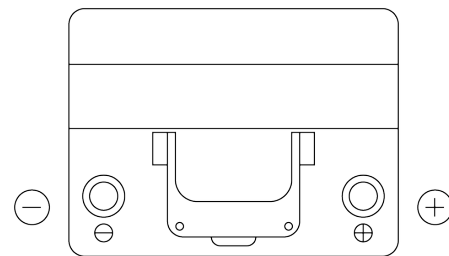

Product overview

Batteries for Cars

Power DB604

| | |
|--------------------------------|---------------|
| Part number | DB604 |
| Technology | Flooded |
| EAN/GTIN | 3661024024419 |
| Voltage | 12 V |
| Capacity | 60 Ah |
| CCA | 480 A |
| Length | 230 mm |
| Width | 173 mm |
| Height | 222 mm |
| Box size | D23 |
| Polarity | ETN 0 |
| Terminal Type | EN taper post |
| Hold Down | Korean B1 |
| Weights (subject of variation) | 14.60 kg |

Polarity

Terminal Type

Hold Down

Design, features and specifications are subject to change without notice. We disclaim any representation or warranty, express or implied, concerning the data or recommendations, and in no event shall be liable for any loss or damage claimed to have arisen as a result. Some products may not be available in your local market.