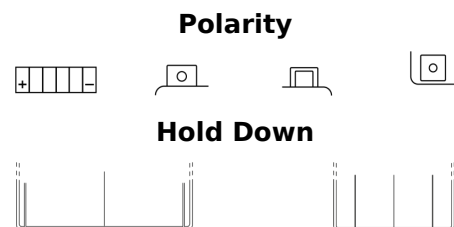

### Li-Ion ELTX14H

Part number	ELTX14H
Technology	Li-Ion
EAN/GTIN	3661024036801
Voltage	12 V
Capacity	4.0 Ah
CCA	240 A
Watt hour	48 Wh
Length	150 mm
Width	90 mm
Height	95 mm
Box size	C53
Polarity	ETN 1
Terminal Type	M12
Hold Down	B0
Weights (subject of variation)	0.90 kg