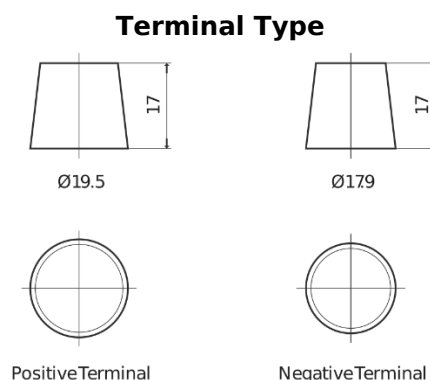

Product overview

Batteries for Trucks, Buses, Construction, Agriculture

StartPRO TG1806

Part number	TG1806
Technology	Flooded
EAN/GTIN	3661024055505
Voltage	12 V
Capacity	180 Ah
CCA	1000 A
Length	510 mm
Width	218 mm
Height	225 mm
Box size	D09
Polarity	ETN 4
Terminal Type	EN taper post
Hold Down	B3
Weights (subject of variation)	43.00 kg