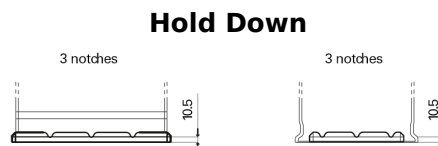

Product overview

Batteries for Trucks, Buses, Construction, Agriculture

StartPRO TG1806

Part number	TG1806
Technology	Flooded
EAN/GTIN	3661024055505
Voltage	12 V
Capacity	180 Ah
CCA	1000 A
Length	510 mm
Width	218 mm
Height	225 mm
Box size	D09
Polarity	ETN 4
Terminal Type	EN taper post
Hold Down	B3
Weights (subject of variation)	43.00 kg