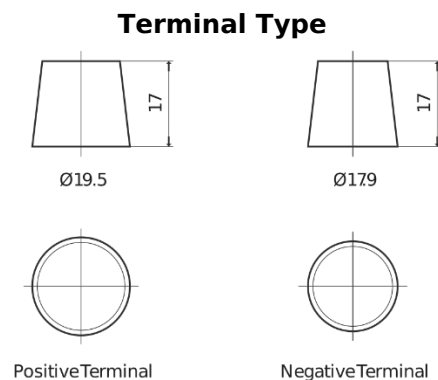

Product overview

Batteries for Trucks, Buses, Construction, Agriculture

StartPRO EG1806

Part number	EG1806
Technology	Flooded
EAN/GTIN	3661024035507
Voltage	12 V
Capacity	180 Ah
CCA	1000 A
Length	510 mm
Width	218 mm
Height	225 mm
Box size	D09
Polarity	ETN 4
Terminal Type	EN taper post
Hold Down	B3
Weights (subject of variation)	43.00 kg