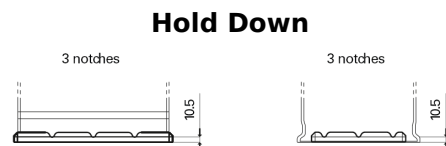

Product overview

Batteries for Trucks, Buses, Construction, Agriculture

StartPRO EG1806

Part number	EG1806
Technology	Flooded
EAN/GTIN	3661024035507
Voltage	12 V
Capacity	180 Ah
CCA	1000 A
Length	510 mm
Width	218 mm
Height	225 mm
Box size	D09
Polarity	ETN 4
Terminal Type	EN taper post
Hold Down	B3
Weights (subject of variation)	43.00 kg