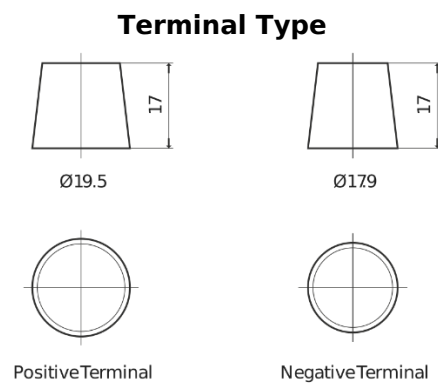

**Product overview**

Batteries for Trucks, Buses, Construction, Agriculture

**StartPRO EG1206**

Part number	EG1206
Technology	Flooded
EAN/GTIN	3661024037013
Voltage	12 V
Capacity	120 Ah
CCA	680 A
Length	510 mm
Width	175 mm
Height	225 mm
Box size	D08
Polarity	ETN 4
Terminal Type	EN taper post
Hold Down	B3
Weights (subject of variation)	31.80 kg