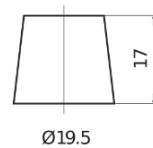

Terminal Type

Positive Terminal

Negative Terminal