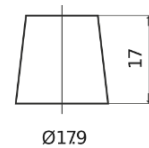

Terminal Type

Positive Terminal

Negative Terminal