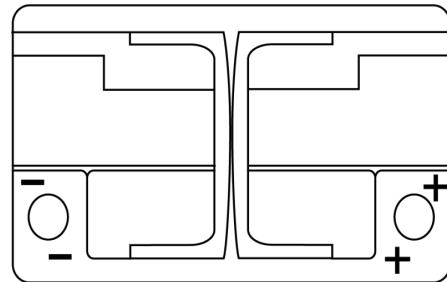

Product overview

Batteries for Cars

AGM EK720

Part number	EK720
Technology	AGM
EAN/GTIN	3661024037907
Voltage	12 V
Capacity	72.0 Ah
CCA	760 A
Length	278 mm
Width	175 mm
Height	190 mm
Box size	L03
Polarity	ETN 0
Terminal Type	EN taper post
Hold Down	B13
Weights (subject of variation)	20.60 kg

Polarity

Terminal Type

Positive Terminal

Negative Terminal

Hold Down

Design, features and specifications are subject to change without notice. We disclaim any representation or warranty, express or implied, concerning the data or recommendations, and in no event shall be liable for any loss or damage claimed to have arisen as a result. Some products may not be available in your local market.