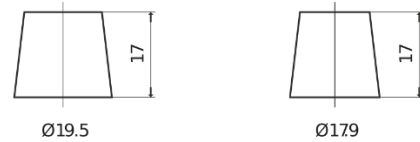

Product overview

Batteries for Cars

Technica TB455

Part number	TB455
Technology	Flooded
EAN/GTIN	3661024054386
Voltage	12 V
Capacity	45 Ah
CCA	330 A
Length	237 mm
Width	127 mm
Height	227 mm
Box size	B24
Polarity	ETN 1
Terminal Type	EN taper post
Hold Down	B0
Weights (subject of variation)	11.40 kg

Polarity

Terminal Type

Positive Terminal

Negative Terminal

Hold Down

Design, features and specifications are subject to change without notice. We disclaim any representation or warranty, express or implied, concerning the data or recommendations, and in no event shall be liable for any loss or damage claimed to have arisen as a result. Some products may not be available in your local market.