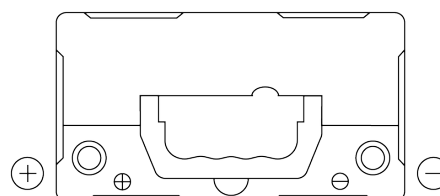

Product overview

Batteries for Cars

Technica TB455

Part number	TB455
Technology	Flooded
EAN/GTIN	3661024054386
Voltage	12 V
Capacity	45 Ah
CCA	330 A
Length	237 mm
Width	127 mm
Height	227 mm
Box size	B24
Polarity	ETN 1
Terminal Type	EN taper post
Hold Down	B0
Weights (subject of variation)	11.40 kg

Polarity

Terminal Type

Positive Terminal

Negative Terminal

Hold Down

Design, features and specifications are subject to change without notice. We disclaim any representation or warranty, express or implied, concerning the data or recommendations, and in no event shall be liable for any loss or damage claimed to have arisen as a result. Some products may not be available in your local market.