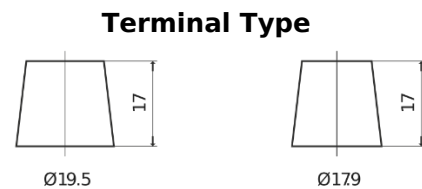

Product overview

Batteries for Trucks, Buses, Construction, Agriculture

PowerPRO TF2353

Part number	TF2353
Technology	Flooded
EAN/GTIN	3661024055321
Voltage	12 V
Capacity	235 Ah
CCA	1300 A
Length	518 mm
Width	274 mm
Height	240 mm
Box size	D06
Polarity	ETN 3
Terminal Type	EN taper post
Hold Down	B0
Weights (subject of variation)	56.30 kg