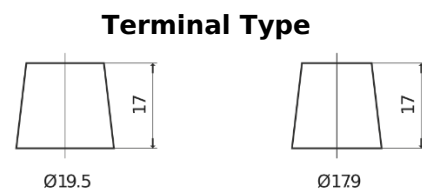

Product overview

Batteries for Trucks, Buses, Construction, Agriculture

PowerPRO FF2353

Part number	FF2353
Technology	Flooded
EAN/GTIN	3661024045322
Voltage	12 V
Capacity	235 Ah
CCA	1300 A
Length	518 mm
Width	274 mm
Height	240 mm
Box size	D06
Polarity	ETN 3
Terminal Type	EN taper post
Hold Down	B0
Weights (subject of variation)	56.30 kg