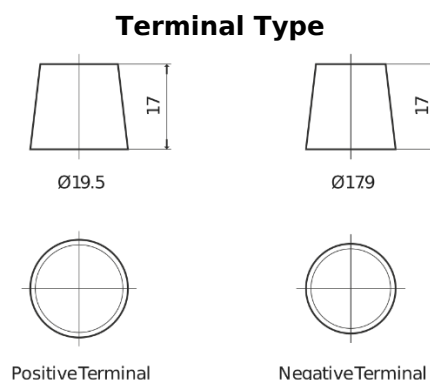

Product overview

Batteries for Trucks, Buses, Construction, Agriculture

StartPRO FG2254

Part number	FG2254
Technology	Flooded
EAN/GTIN	3661024047258
Voltage	12 V
Capacity	225 Ah
CCA	1200 A
Length	518 mm
Width	274 mm
Height	240 mm
Box size	D06
Polarity	ETN 4
Terminal Type	EN taper post
Hold Down	B0
Weights (subject of variation)	54.90 kg