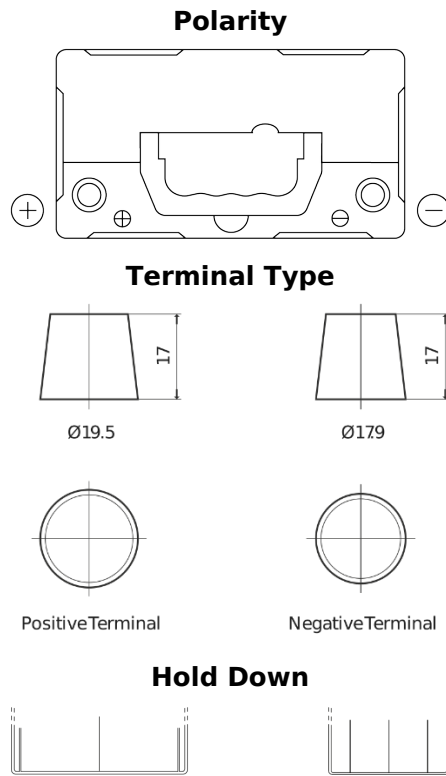

Product overview

Batteries for Cars

Formula FB455

Part number	FB455
Technology	Flooded
EAN/GTIN	3661024044387
Voltage	12 V
Capacity	45 Ah
CCA	330 A
Length	237 mm
Width	127 mm
Height	227 mm
Box size	B24
Polarity	ETN 1
Terminal Type	EN taper post
Hold Down	B0
Weights (subject of variation)	11.40 kg