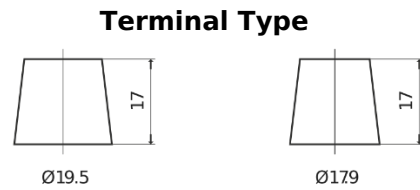

Product overview

Batteries for Trucks, Buses, Construction, Agriculture

StartPRO FG2253

Part number	FG2253
Technology	Flooded
EAN/GTIN	3661024047241
Voltage	12 V
Capacity	225 Ah
CCA	1200 A
Length	518 mm
Width	274 mm
Height	240 mm
Box size	D06
Polarity	ETN 3
Terminal Type	EN taper post
Hold Down	B0
Weights (subject of variation)	54.90 kg