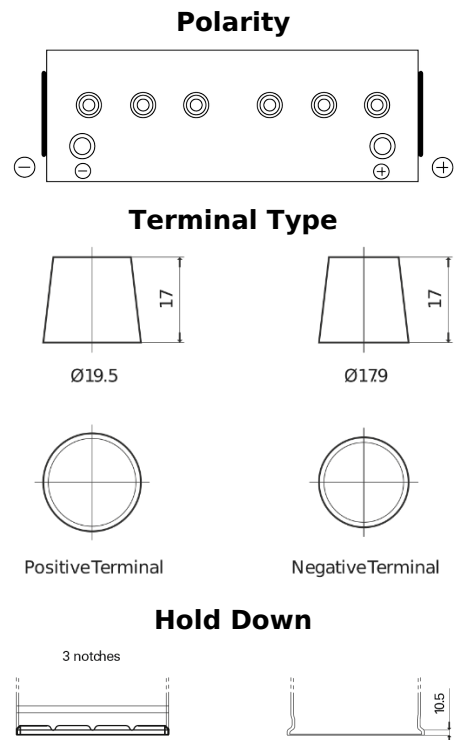

Product overview

Batteries for Trucks, Buses, Construction, Agriculture

StartPRO TG1402

Part number	TG1402
Technology	Flooded
EAN/GTIN	3661024055345
Voltage	12 V
Capacity	140 Ah
CCA	900 A
Length	508 mm
Width	175 mm
Height	205 mm
Box size	ATM
Polarity	ETN 0
Terminal Type	EN taper post
Hold Down	B1
Weights (subject of variation)	33.80 kg