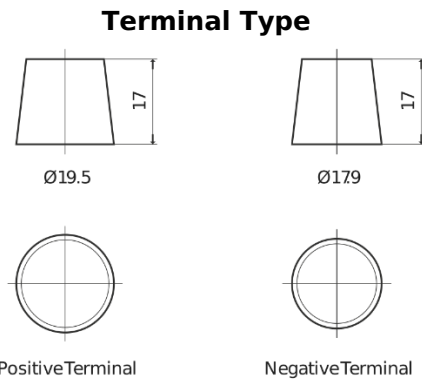

Product overview

Batteries for Marine and Leisure

Dual AGM EP2100

Part number	EP2100
Technology	AGM
EAN/GTIN	3661024035934
Voltage	12 V
Capacity	240 Ah
CCA	1200 A
Watt hour	2100 Wh
Length	518 mm
Width	274 mm
Height	240 mm
Box size	D06
Polarity	ETN 3
Terminal Type	EN taper post
Hold Down	B0
Weights (subject of variation)	70.00 kg