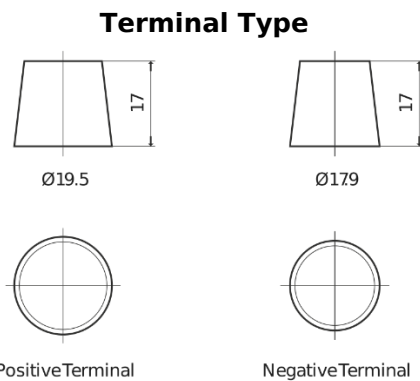

Product overview

Batteries for Trucks, Buses, Construction, Agriculture

StrongPRO EFB+ EE2353

Part number	EE2353
Technology	EFB
EAN/GTIN	3661024036870
Voltage	12 V
Capacity	235 Ah
CCA	1200 A
Length	518 mm
Width	274 mm
Height	240 mm
Box size	D06
Polarity	ETN 3
Terminal Type	EN taper post
Hold Down	B0
Weights (subject of variation)	58.20 kg