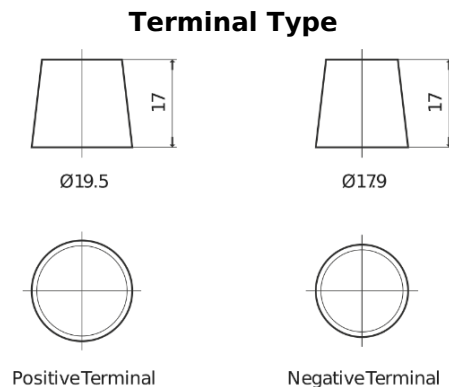

**Product overview**

Batteries for Trucks, Buses, Construction, Agriculture

**StartPRO EG2254**

Part number	EG2254
Technology	Flooded
EAN/GTIN	3661024037556
Voltage	12 V
Capacity	225.0 Ah
CCA	1200 A
Length	518 mm
Width	274 mm
Height	240 mm
Box size	D06
Polarity	ETN 4
Terminal Type	EN taper post
Hold Down	B0
Weights (subject of variation)	54.90 kg