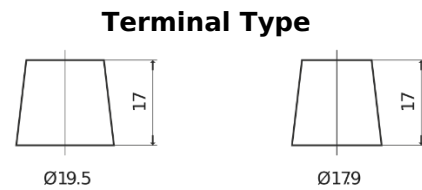

**Product overview**

Batteries for Trucks, Buses, Construction, Agriculture

**StartPRO EG2254**

Part number	EG2254
Technology	Flooded
EAN/GTIN	3661024037556
Voltage	12 V
Capacity	225.0 Ah
CCA	1200 A
Length	518 mm
Width	274 mm
Height	240 mm
Box size	D06
Polarity	ETN 4
Terminal Type	EN taper post
Hold Down	B0
Weights (subject of variation)	54.90 kg