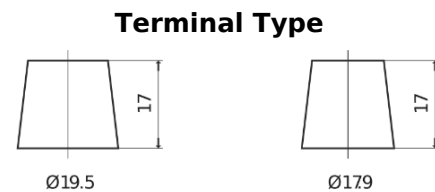

**Product overview**

Batteries for Trucks, Buses, Construction, Agriculture

**StartPRO EG2253**

Part number	EG2253
Technology	Flooded
EAN/GTIN	3661024037549
Voltage	12 V
Capacity	225.0 Ah
CCA	1200 A
Length	518 mm
Width	274 mm
Height	240 mm
Box size	D06
Polarity	ETN 3
Terminal Type	EN taper post
Hold Down	B0
Weights (subject of variation)	54.90 kg