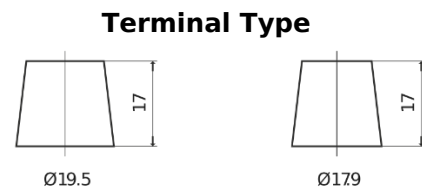

Product overview

Batteries for Trucks, Buses, Construction, Agriculture

EndurancePRO EFB FX2253

Part number	FX2253
Technology	EFB
EAN/GTIN	3661024046480
Voltage	12 V
Capacity	225 Ah
CCA	1150 A
Length	518 mm
Width	274 mm
Height	240 mm
Box size	D06
Polarity	ETN 3
Terminal Type	EN taper post
Hold Down	B0
Weights (subject of variation)	60.10 kg