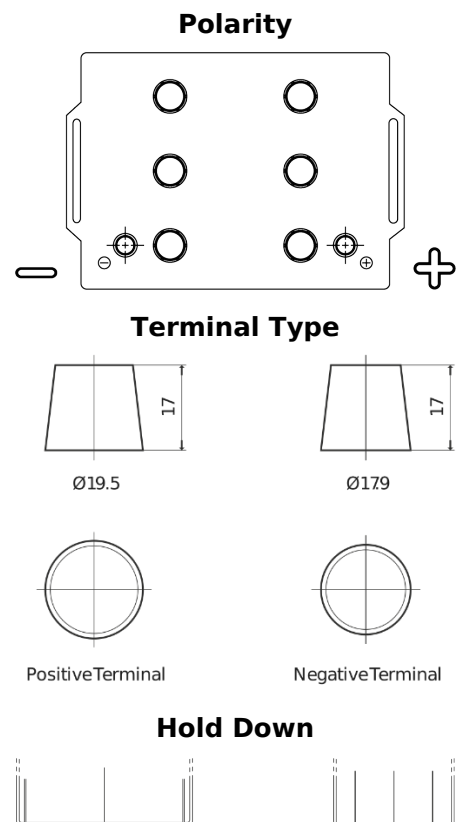

Product overview

Batteries for Trucks, Buses, Construction, Agriculture

StartPRO EG145A

Part number	EG145A
Technology	Flooded
EAN/GTIN	3661024035552
Voltage	12 V
Capacity	145.0 Ah
CCA	1000 A
Length	360 mm
Width	253 mm
Height	240 mm
Box size	F21
Polarity	ETN 6
Terminal Type	EN taper post
Hold Down	B0
Weights (subject of variation)	38.10 kg