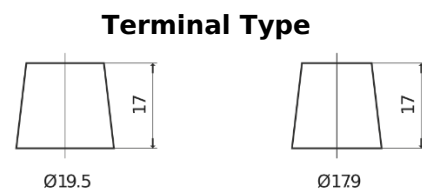

Product overview

Batteries for Trucks, Buses, Construction, Agriculture

StartPRO EG1403

Part number	EG1403
Technology	Flooded
EAN/GTIN	3661024035422
Voltage	12 V
Capacity	140.0 Ah
CCA	800 A
Length	513 mm
Width	189 mm
Height	223 mm
Box size	D04
Polarity	ETN 3
Terminal Type	EN taper post
Hold Down	B0
Weights (subject of variation)	34.10 kg