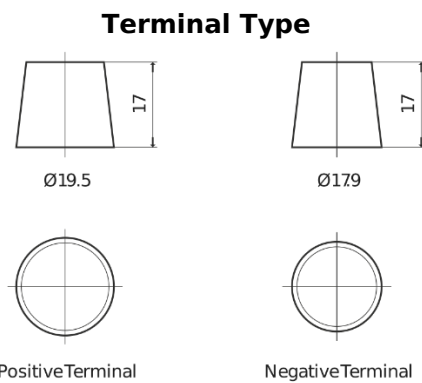

Product overview

Batteries for Marine and Leisure

Equipment ET1600

Part number	ET1600
Technology	Flooded
EAN/GTIN	3661024035873
Voltage	12 V
Capacity	230 Ah
Watt hour	1600 Wh
Length	518 mm
Width	274 mm
Height	240 mm
Box size	D06
Polarity	ETN 3
Terminal Type	EN taper post
Hold Down	B0
Weights (subject of variation)	64.80 kg