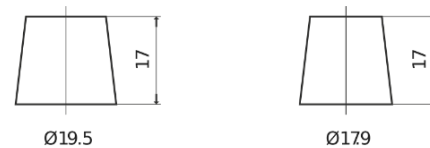

**Product overview**

Batteries for Trucks, Buses, Construction, Agriculture

**StartPRO EG1402**

Part number	EG1402
Technology	Flooded
EAN/GTIN	3661024035347
Voltage	12 V
Capacity	140.0 Ah
CCA	900 A
Length	508 mm
Width	175 mm
Height	205 mm
Box size	ATM
Polarity	ETN 0
Terminal Type	EN taper post
Hold Down	B1
Weights (subject of variation)	33.80 kg

**Polarity**

**Terminal Type**

Positive Terminal

Negative Terminal

**Hold Down**

Design, features and specifications are subject to change without notice. We disclaim any representation or warranty, express or implied, concerning the data or recommendations, and in no event shall be liable for any loss or damage claimed to have arisen as a result. Some products may not be available in your local market.