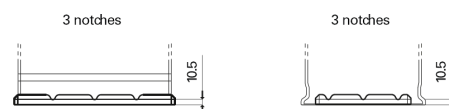

**Product overview**

Batteries for Trucks, Buses, Construction, Agriculture

**StartPRO EG1355**

Part number	EG1355
Technology	Flooded
EAN/GTIN	3661024035521
Voltage	12 V
Capacity	135.0 Ah
CCA	1000 A
Length	514 mm
Width	175 mm
Height	210 mm
Box size	DB8
Polarity	ETN 3
Terminal Type	EN taper post
Hold Down	B3
Weights (subject of variation)	36.00 kg

**Polarity**

**Terminal Type**

Positive Terminal

Negative Terminal

**Hold Down**

Design, features and specifications are subject to change without notice. We disclaim any representation or warranty, express or implied, concerning the data or recommendations, and in no event shall be liable for any loss or damage claimed to have arisen as a result. Some products may not be available in your local market.