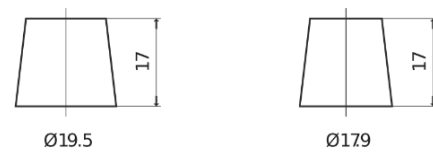

**Product overview**

Batteries for Trucks, Buses, Construction, Agriculture

**StartPRO EG1355**

Part number	EG1355
Technology	Flooded
EAN/GTIN	3661024035521
Voltage	12 V
Capacity	135.0 Ah
CCA	1000 A
Length	514 mm
Width	175 mm
Height	210 mm
Box size	DB8
Polarity	ETN 3
Terminal Type	EN taper post
Hold Down	B3
Weights (subject of variation)	36.00 kg

**Polarity**

**Terminal Type**

Positive Terminal

Negative Terminal

**Hold Down**

Design, features and specifications are subject to change without notice. We disclaim any representation or warranty, express or implied, concerning the data or recommendations, and in no event shall be liable for any loss or damage claimed to have arisen as a result. Some products may not be available in your local market.