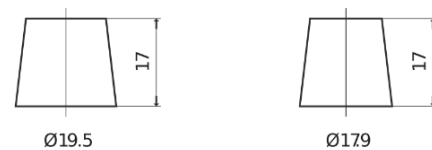

Terminal Type