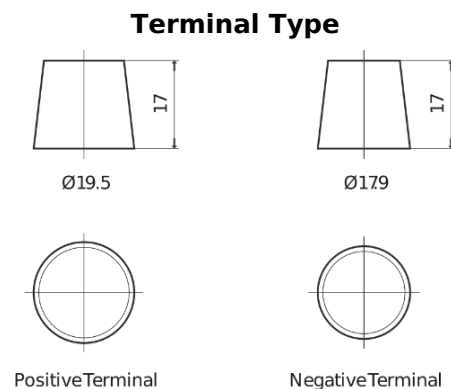

**Product overview**

Batteries for Trucks, Buses, Construction, Agriculture

**StartPRO EG1353**

|                                |               |
|--------------------------------|---------------|
| Part number                    | EG1353        |
| Technology                     | Flooded       |
| EAN/GTIN                       | 3661024035545 |
| Voltage                        | 12 V          |
| Capacity                       | 135.0 Ah      |
| CCA                            | 1000 A        |
| Length                         | 514 mm        |
| Width                          | 218 mm        |
| Height                         | 210 mm        |
| Box size                       | DB9           |
| Polarity                       | ETN 3         |
| Terminal Type                  | EN taper post |
| Hold Down                      | B0            |
| Weights (subject of variation) | 39.80 kg      |