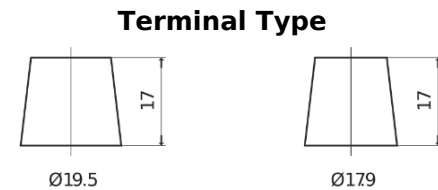

Product overview

Batteries for Trucks, Buses, Construction, Agriculture

StartPRO EG1101

Part number	EG1101
Technology	Flooded
EAN/GTIN	3661024035385
Voltage	12 V
Capacity	110.0 Ah
CCA	750 A
Length	349 mm
Width	175 mm
Height	235 mm
Box size	D02
Polarity	ETN 1
Terminal Type	EN taper post
Hold Down	B0
Weights (subject of variation)	25.40 kg