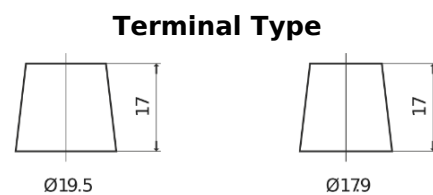

Product overview

Batteries for Trucks, Buses, Construction, Agriculture

PowerPRO EF2353

Part number	EF2353
Technology	Flooded
EAN/GTIN	3661024035323
Voltage	12 V
Capacity	235.0 Ah
CCA	1300 A
Length	518 mm
Width	274 mm
Height	240 mm
Box size	D06
Polarity	ETN 3
Terminal Type	EN taper post
Hold Down	B0
Weights (subject of variation)	56.30 kg