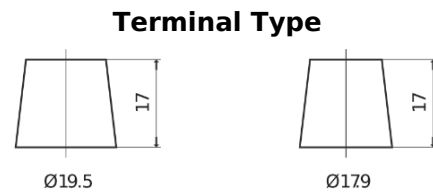

Product overview

Batteries for Trucks, Buses, Construction, Agriculture

PowerPRO EF1453

| | |
|--------------------------------|---------------|
| Part number | EF1453 |
| Technology | Flooded |
| EAN/GTIN | 3661024035309 |
| Voltage | 12 V |
| Capacity | 145.0 Ah |
| CCA | 900 A |
| Length | 513 mm |
| Width | 189 mm |
| Height | 223 mm |
| Box size | D04 |
| Polarity | ETN 3 |
| Terminal Type | EN taper post |
| Hold Down | B0 |
| Weights (subject of variation) | 35.90 kg |