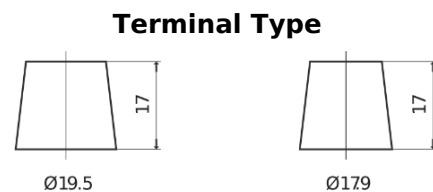

Product overview

Batteries for Trucks, Buses, Construction, Agriculture

PowerPRO EF1453

Part number	EF1453
Technology	Flooded
EAN/GTIN	3661024035309
Voltage	12 V
Capacity	145.0 Ah
CCA	900 A
Length	513 mm
Width	189 mm
Height	223 mm
Box size	D04
Polarity	ETN 3
Terminal Type	EN taper post
Hold Down	B0
Weights (subject of variation)	35.90 kg