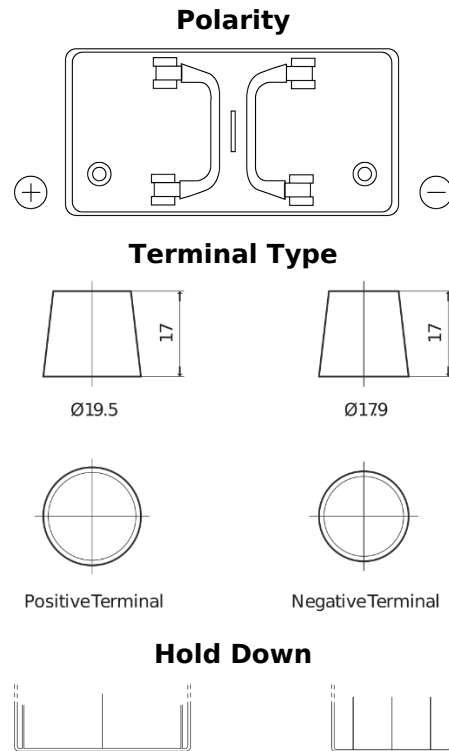

**Product overview**

Batteries for Trucks, Buses, Construction, Agriculture

**PowerPRO EF1251**

Part number	EF1251
Technology	Flooded
EAN/GTIN	3661024037952
Voltage	12 V
Capacity	125.0 Ah
CCA	850 A
Length	349 mm
Width	175 mm
Height	285 mm
Box size	D03
Polarity	ETN 1
Terminal Type	EN taper post
Hold Down	B0
Weights (subject of variation)	31.00 kg