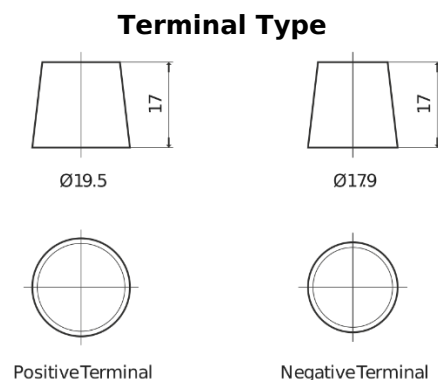

Product overview

Batteries for Trucks, Buses, Construction, Agriculture

PowerPRO EF1250

Part number	EF1250
Technology	Flooded
EAN/GTIN	3661024037945
Voltage	12 V
Capacity	125.0 Ah
CCA	850 A
Length	349 mm
Width	175 mm
Height	285 mm
Box size	D03
Polarity	ETN 0
Terminal Type	EN taper post
Hold Down	B0
Weights (subject of variation)	31.00 kg