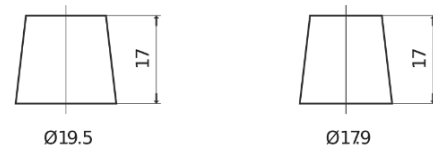

**Product overview**

Batteries for Trucks, Buses, Construction, Agriculture

**PowerPRO EF1202**

Part number	EF1202
Technology	Flooded
EAN/GTIN	3661024035279
Voltage	12 V
Capacity	120.0 Ah
CCA	870 A
Length	349 mm
Width	175 mm
Height	235 mm
Box size	D02
Polarity	ETN 0
Terminal Type	EN taper post
Hold Down	B1
Weights (subject of variation)	27.50 kg

**Polarity**

**Terminal Type**

Positive Terminal

Negative Terminal

**Hold Down**

Design, features and specifications are subject to change without notice. We disclaim any representation or warranty, express or implied, concerning the data or recommendations, and in no event shall be liable for any loss or damage claimed to have arisen as a result. Some products may not be available in your local market.