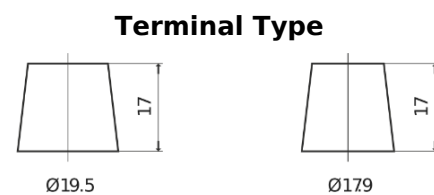

Product overview

Batteries for Trucks, Buses, Construction, Agriculture

StrongPRO EFB+ EE2353

Part number	EE2353
Technology	EFB
EAN/GTIN	3661024036870
Voltage	12 V
Capacity	235.0 Ah
CCA	1200 A
Length	518 mm
Width	274 mm
Height	240 mm
Box size	D06
Polarity	ETN 3
Terminal Type	EN taper post
Hold Down	B0
Weights (subject of variation)	58.20 kg