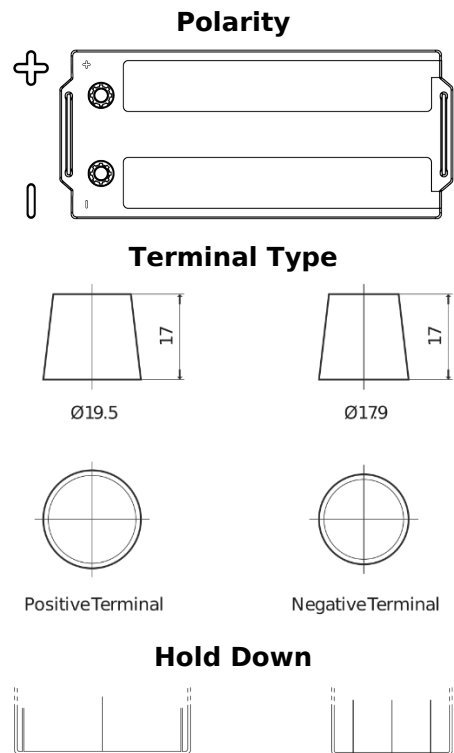

**Product overview**

Batteries for Trucks, Buses, Construction, Agriculture

**PowerPRO TF1853**

Part number	TF1853
Technology	Flooded
EAN/GTIN	3661024055314
Voltage	12 V
Capacity	185 Ah
CCA	1150 A
Length	513 mm
Width	223 mm
Height	223 mm
Box size	D05
Polarity	ETN 3
Terminal Type	EN taper post
Hold Down	B0
Weights (subject of variation)	43.90 kg