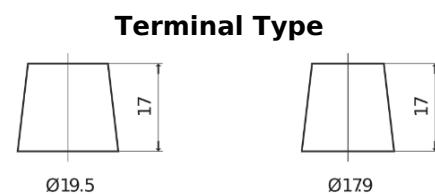

**Product overview**

Batteries for Trucks, Buses, Construction, Agriculture

**StrongPRO EFB+ EE2353**

Part number	EE2353
Technology	EFB
EAN/GTIN	3661024036870
Voltage	12 V
Capacity	235.0 Ah
CCA	1200 A
Length	518 mm
Width	274 mm
Height	240 mm
Box size	D06
Polarity	ETN 3
Terminal Type	EN taper post
Hold Down	B0
Weights (subject of variation)	58.20 kg