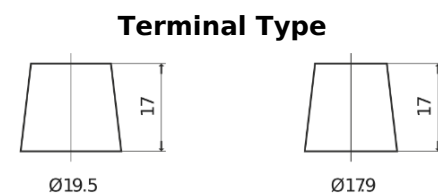

Product overview

Batteries for Trucks, Buses, Construction, Agriculture

StrongPRO EFB+ EE2353

Part number	EE2353
Technology	EFB
EAN/GTIN	3661024036870
Voltage	12 V
Capacity	235.0 Ah
CCA	1200 A
Length	518 mm
Width	274 mm
Height	240 mm
Box size	D06
Polarity	ETN 3
Terminal Type	EN taper post
Hold Down	B0
Weights (subject of variation)	58.20 kg