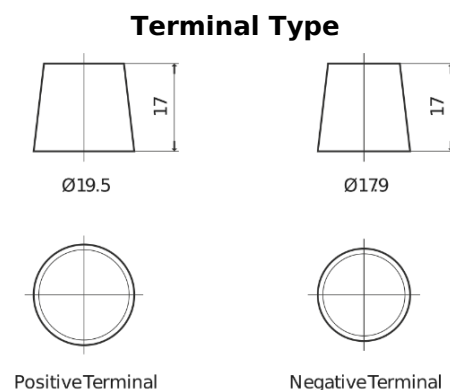

Product overview

Batteries for Trucks, Buses, Construction, Agriculture

StrongPRO EFB+ EE2353

Part number	EE2353
Technology	EFB
EAN/GTIN	3661024036870
Voltage	12 V
Capacity	235.0 Ah
CCA	1200 A
Length	518 mm
Width	274 mm
Height	240 mm
Box size	D06
Polarity	ETN 3
Terminal Type	EN taper post
Hold Down	B0
Weights (subject of variation)	58.20 kg