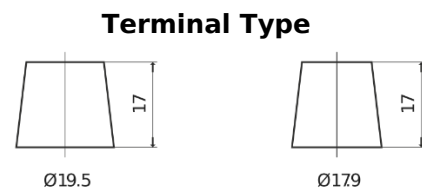

Product overview

Batteries for Trucks, Buses, Construction, Agriculture

PowerPRO FF1853

Part number	FF1853
Technology	Flooded
EAN/GTIN	3661024045315
Voltage	12 V
Capacity	185 Ah
CCA	1150 A
Length	513 mm
Width	223 mm
Height	223 mm
Box size	D05
Polarity	ETN 3
Terminal Type	EN taper post
Hold Down	B0
Weights (subject of variation)	43.90 kg