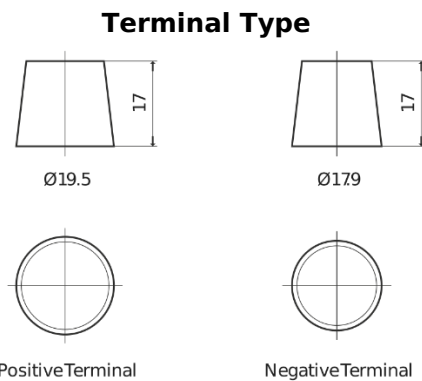

Product overview

Batteries for Trucks, Buses, Construction, Agriculture

Endurance+PRO Gel ED851T

Part number	ED851T
Technology	GEL
EAN/GTIN	3661024037884
Voltage	12 V
Capacity	85.0 Ah
CCA	350 A
Length	349 mm
Width	175 mm
Height	235 mm
Box size	D02
Polarity	ETN 1
Terminal Type	EN taper post
Hold Down	B0
Weights (subject of variation)	29.50 kg