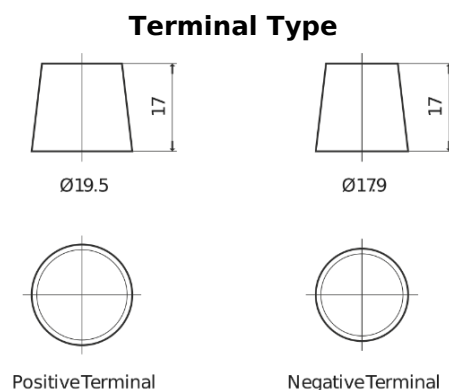

**Product overview**

Batteries for Trucks, Buses, Construction, Agriculture

**Endurance+PRO Gel ED2103T**

Part number	ED2103T
Technology	GEL
EAN/GTIN	3661024037624
Voltage	12 V
Capacity	210.0 Ah
CCA	800 A
Length	518 mm
Width	274 mm
Height	240 mm
Box size	D06
Polarity	ETN 3
Terminal Type	EN taper post
Hold Down	B0
Weights (subject of variation)	66.00 kg