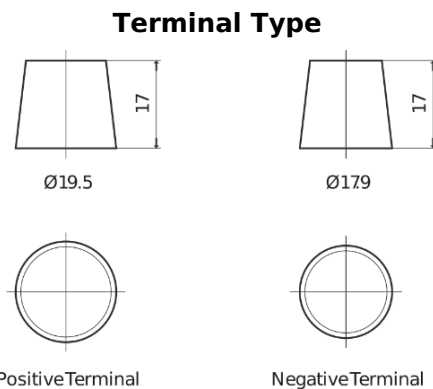

Product overview

Batteries for Trucks, Buses, Construction, Agriculture

Endurance+PRO Gel ED2103T

Part number	ED2103T
Technology	GEL
EAN/GTIN	3661024037624
Voltage	12 V
Capacity	210.0 Ah
CCA	800 A
Length	518 mm
Width	274 mm
Height	240 mm
Box size	D06
Polarity	ETN 3
Terminal Type	EN taper post
Hold Down	B0
Weights (subject of variation)	66.00 kg