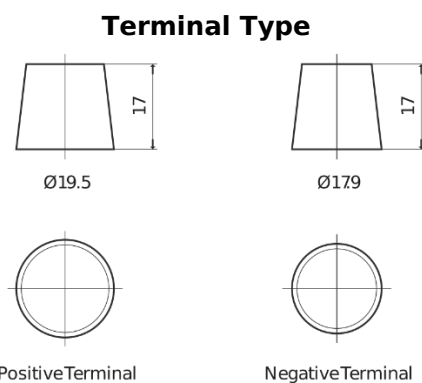

Product overview

Batteries for Trucks, Buses, Construction, Agriculture

Endurance+PRO Gel ED2103

Part number	ED2103
Technology	GEL
EAN/GTIN	3661024037341
Voltage	12 V
Capacity	210.0 Ah
CCA	1030 A
Length	518 mm
Width	274 mm
Height	240 mm
Box size	D06
Polarity	ETN 3
Terminal Type	EN taper post
Hold Down	B0
Weights (subject of variation)	63.50 kg