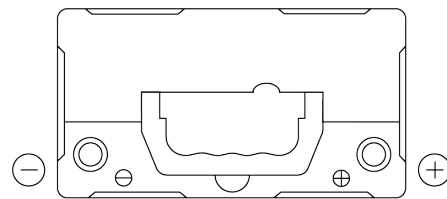

Product overview

Batteries for Cars

Technica TB454

Part number	TB454
Technology	Flooded
EAN/GTIN	3661024054379
Voltage	12 V
Capacity	45 Ah
CCA	330 A
Length	237 mm
Width	127 mm
Height	227 mm
Box size	B24
Polarity	ETN 0
Terminal Type	EN taper post
Hold Down	B0
Weights (subject of variation)	11.40 kg

Polarity

Terminal Type

Positive Terminal

Negative Terminal

Hold Down

Design, features and specifications are subject to change without notice. We disclaim any representation or warranty, express or implied, concerning the data or recommendations, and in no event shall be liable for any loss or damage claimed to have arisen as a result. Some products may not be available in your local market.