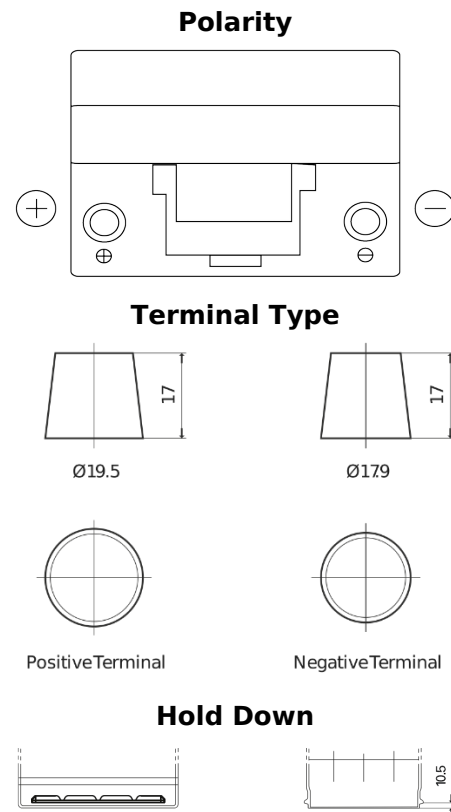

**Product overview**

Batteries for Cars

**Classic EC905**

|                                |               |
|--------------------------------|---------------|
| Part number                    | EC905         |
| Technology                     | Flooded       |
| EAN/GTIN                       | 3661024034760 |
| Voltage                        | 12 V          |
| Capacity                       | 90.0 Ah       |
| CCA                            | 680 A         |
| Length                         | 306 mm        |
| Width                          | 173 mm        |
| Height                         | 222 mm        |
| Box size                       | D31           |
| Polarity                       | ETN 1         |
| Terminal Type                  | EN taper post |
| Hold Down                      | Korean B1     |
| Weights (subject of variation) | 19.90 kg      |