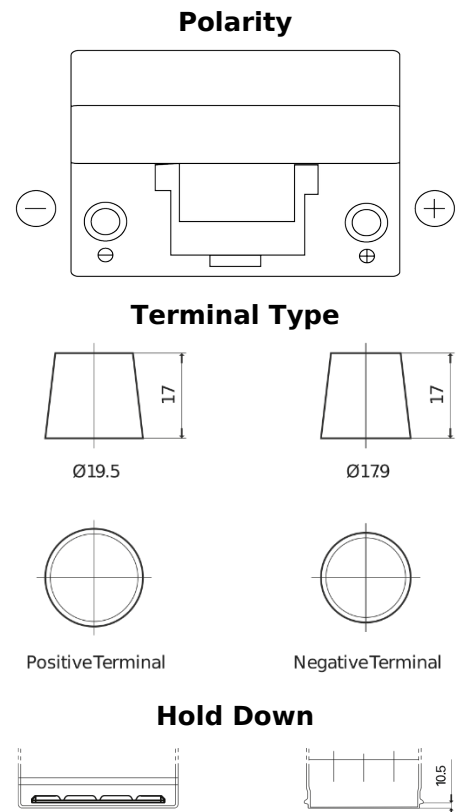

**Product overview**

Batteries for Cars

**Classic EC904**

Part number	EC904
Technology	Flooded
EAN/GTIN	3661024034753
Voltage	12 V
Capacity	90.0 Ah
CCA	680 A
Length	306 mm
Width	173 mm
Height	222 mm
Box size	D31
Polarity	ETN 0
Terminal Type	EN taper post
Hold Down	Korean B1
Weights (subject of variation)	19.90 kg