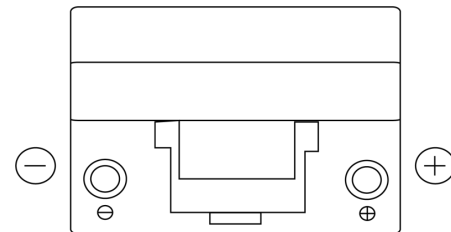

Product overview

Batteries for Cars

Classic EC904

Part number	EC904
Technology	Flooded
EAN/GTIN	3661024034753
Voltage	12 V
Capacity	90.0 Ah
CCA	680 A
Length	306 mm
Width	173 mm
Height	222 mm
Box size	D31
Polarity	ETN 0
Terminal Type	EN taper post
Hold Down	Korean B1
Weights (subject of variation)	19.90 kg

Polarity

Terminal Type

Positive Terminal

Negative Terminal

Hold Down

Design, features and specifications are subject to change without notice. We disclaim any representation or warranty, express or implied, concerning the data or recommendations, and in no event shall be liable for any loss or damage claimed to have arisen as a result. Some products may not be available in your local market.