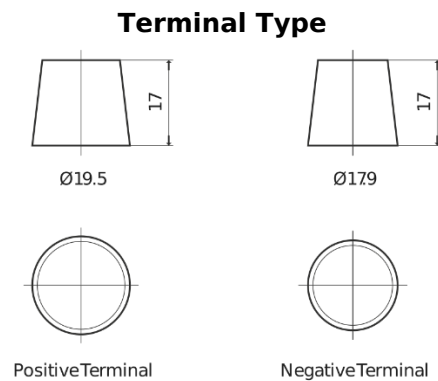

**Product overview**

Batteries for Cars

**Classic EC700**

Part number	EC700
Technology	Flooded
EAN/GTIN	3661024034821
Voltage	12 V
Capacity	70.0 Ah
CCA	640 A
Length	278 mm
Width	175 mm
Height	190 mm
Box size	L03
Polarity	ETN 0
Terminal Type	EN taper post
Hold Down	B13
Weights (subject of variation)	16.00 kg