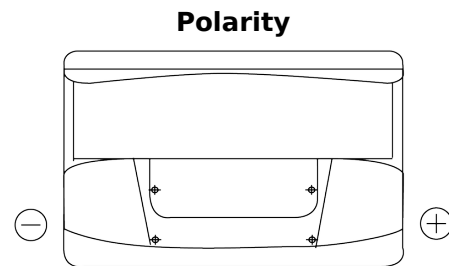

**Product overview**

Batteries for Cars

**Classic EC700**

Part number	EC700
Technology	Flooded
EAN/GTIN	3661024034821
Voltage	12 V
Capacity	70.0 Ah
CCA	640 A
Length	278 mm
Width	175 mm
Height	190 mm
Box size	L03
Polarity	ETN 0
Terminal Type	EN taper post
Hold Down	B13
Weights (subject of variation)	16.00 kg