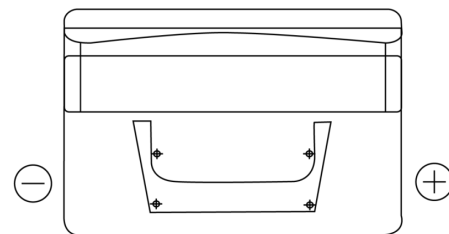

**Product overview**

Batteries for Cars

**Classic EC652**

|                                |               |
|--------------------------------|---------------|
| Part number                    | EC652         |
| Technology                     | Flooded       |
| EAN/GTIN                       | 3661024034869 |
| Voltage                        | 12 V          |
| Capacity                       | 65.0 Ah       |
| CCA                            | 540 A         |
| Length                         | 278 mm        |
| Width                          | 175 mm        |
| Height                         | 175 mm        |
| Box size                       | LB3           |
| Polarity                       | ETN 0         |
| Terminal Type                  | EN taper post |
| Hold Down                      | B13           |
| Weights (subject of variation) | 14.50 kg      |

**Polarity**

**Terminal Type**

**Hold Down**

Design, features and specifications are subject to change without notice. We disclaim any representation or warranty, express or implied, concerning the data or recommendations, and in no event shall be liable for any loss or damage claimed to have arisen as a result. Some products may not be available in your local market.