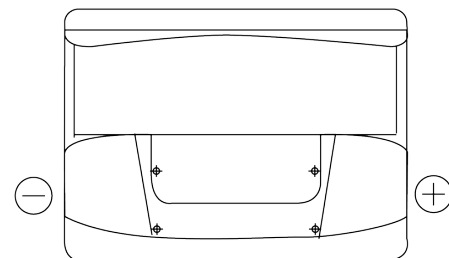

Product overview

Batteries for Cars

Classic EC550

Part number	EC550
Technology	Flooded
EAN/GTIN	3661024034807
Voltage	12 V
Capacity	55.0 Ah
CCA	460 A
Length	242 mm
Width	175 mm
Height	190 mm
Box size	L02
Polarity	ETN 0
Terminal Type	EN taper post
Hold Down	B13
Weights (subject of variation)	13.50 kg

Polarity

Terminal Type

Positive Terminal

Negative Terminal

Hold Down

Design, features and specifications are subject to change without notice. We disclaim any representation or warranty, express or implied, concerning the data or recommendations, and in no event shall be liable for any loss or damage claimed to have arisen as a result. Some products may not be available in your local market.