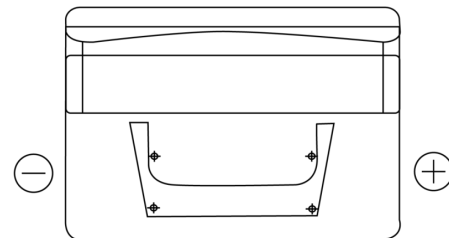

**Product overview**

Batteries for Cars

**Classic EC542**

Part number	EC542
Technology	Flooded
EAN/GTIN	3661024034852
Voltage	12 V
Capacity	54.0 Ah
CCA	500 A
Length	242 mm
Width	175 mm
Height	175 mm
Box size	LB2
Polarity	ETN 0
Terminal Type	EN taper post
Hold Down	B13
Weights (subject of variation)	12.90 kg

**Polarity**

**Terminal Type**

Positive Terminal

Negative Terminal

**Hold Down**

Design, features and specifications are subject to change without notice. We disclaim any representation or warranty, express or implied, concerning the data or recommendations, and in no event shall be liable for any loss or damage claimed to have arisen as a result. Some products may not be available in your local market.