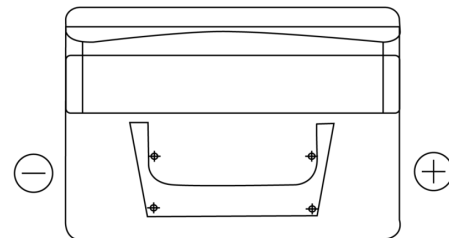

Product overview

Batteries for Cars

Classic EC542

| | |
|--------------------------------|---------------|
| Part number | EC542 |
| Technology | Flooded |
| EAN/GTIN | 3661024034852 |
| Voltage | 12 V |
| Capacity | 54.0 Ah |
| CCA | 500 A |
| Length | 242 mm |
| Width | 175 mm |
| Height | 175 mm |
| Box size | LB2 |
| Polarity | ETN 0 |
| Terminal Type | EN taper post |
| Hold Down | B13 |
| Weights (subject of variation) | 12.90 kg |

Polarity

Terminal Type

Positive Terminal

Negative Terminal

Hold Down

Design, features and specifications are subject to change without notice. We disclaim any representation or warranty, express or implied, concerning the data or recommendations, and in no event shall be liable for any loss or damage claimed to have arisen as a result. Some products may not be available in your local market.