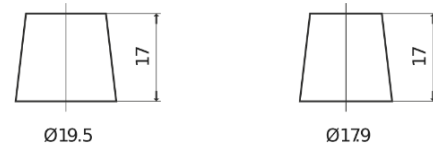

**Product overview**

Batteries for Cars

**Classic EC542**

Part number	EC542
Technology	Flooded
EAN/GTIN	3661024034852
Voltage	12 V
Capacity	54.0 Ah
CCA	500 A
Length	242 mm
Width	175 mm
Height	175 mm
Box size	LB2
Polarity	ETN 0
Terminal Type	EN taper post
Hold Down	B13
Weights (subject of variation)	12.90 kg

**Polarity**

**Terminal Type**

Positive Terminal

Negative Terminal

**Hold Down**

Design, features and specifications are subject to change without notice. We disclaim any representation or warranty, express or implied, concerning the data or recommendations, and in no event shall be liable for any loss or damage claimed to have arisen as a result. Some products may not be available in your local market.