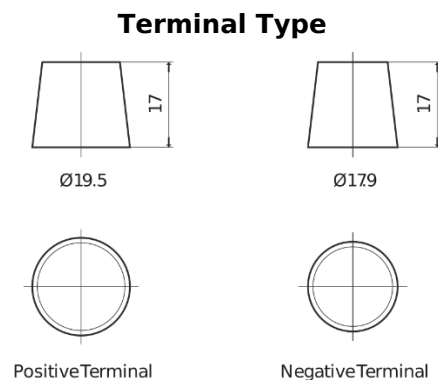

**Product overview**

Batteries for Trucks, Buses, Construction, Agriculture

**EndurancePRO EFB EX1803**

Part number	EX1803
Technology	EFB
EAN/GTIN	3661024036696
Voltage	12 V
Capacity	180 Ah
CCA	1000 A
Length	513 mm
Width	223 mm
Height	223 mm
Box size	D05
Polarity	ETN 3
Terminal Type	EN taper post
Hold Down	B0
Weights (subject of variation)	46.10 kg