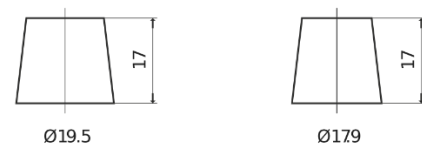

Product overview

Batteries for Cars

Formula FB454

Part number	FB454
Technology	Flooded
EAN/GTIN	3661024044370
Voltage	12 V
Capacity	45 Ah
CCA	330 A
Length	237 mm
Width	127 mm
Height	227 mm
Box size	B24
Polarity	ETN 0
Terminal Type	EN taper post
Hold Down	B0
Weights (subject of variation)	11.40 kg

Polarity

Terminal Type

Positive Terminal

Negative Terminal

Hold Down

Design, features and specifications are subject to change without notice. We disclaim any representation or warranty, express or implied, concerning the data or recommendations, and in no event shall be liable for any loss or damage claimed to have arisen as a result. Some products may not be available in your local market.