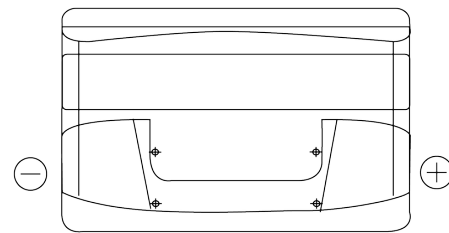

Product overview

Batteries for Cars

Excell EB950

Part number	EB950
Technology	Flooded
EAN/GTIN	3661024034586
Voltage	12 V
Capacity	95.0 Ah
CCA	800 A
Length	353 mm
Width	175 mm
Height	190 mm
Box size	L05
Polarity	ETN 0
Terminal Type	EN taper post
Hold Down	B13
Weights (subject of variation)	21.60 kg

Polarity

Terminal Type

Positive Terminal

Negative Terminal

Hold Down

Design, features and specifications are subject to change without notice. We disclaim any representation or warranty, express or implied, concerning the data or recommendations, and in no event shall be liable for any loss or damage claimed to have arisen as a result. Some products may not be available in your local market.