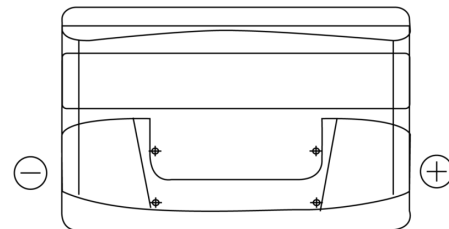

Product overview

Batteries for Cars

Excell EB950

Part number	EB950
Technology	Flooded
EAN/GTIN	3661024034586
Voltage	12 V
Capacity	95.0 Ah
CCA	800 A
Length	353 mm
Width	175 mm
Height	190 mm
Box size	L05
Polarity	ETN 0
Terminal Type	EN taper post
Hold Down	B13
Weights (subject of variation)	21.60 kg

Polarity

Terminal Type

Positive Terminal

Negative Terminal

Hold Down

Design, features and specifications are subject to change without notice. We disclaim any representation or warranty, express or implied, concerning the data or recommendations, and in no event shall be liable for any loss or damage claimed to have arisen as a result. Some products may not be available in your local market.