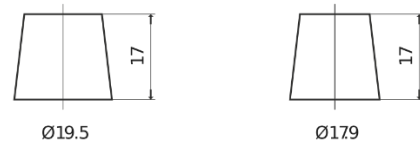

Product overview

Batteries for Cars

Excell EB950

Part number	EB950
Technology	Flooded
EAN/GTIN	3661024034586
Voltage	12 V
Capacity	95.0 Ah
CCA	800 A
Length	353 mm
Width	175 mm
Height	190 mm
Box size	L05
Polarity	ETN 0
Terminal Type	EN taper post
Hold Down	B13
Weights (subject of variation)	21.60 kg

Polarity

Terminal Type

Positive Terminal

Negative Terminal

Hold Down

Design, features and specifications are subject to change without notice. We disclaim any representation or warranty, express or implied, concerning the data or recommendations, and in no event shall be liable for any loss or damage claimed to have arisen as a result. Some products may not be available in your local market.