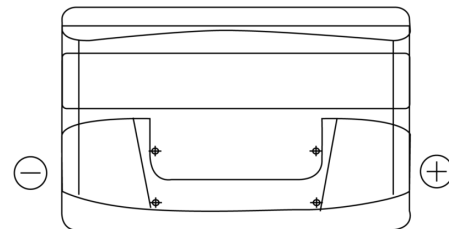

**Product overview**

Batteries for Cars

**Excell EB852**

Part number	EB852
Technology	Flooded
EAN/GTIN	3661024034661
Voltage	12 V
Capacity	85.0 Ah
CCA	760 A
Length	353 mm
Width	175 mm
Height	175 mm
Box size	LB5
Polarity	ETN 0
Terminal Type	EN taper post
Hold Down	B13
Weights (subject of variation)	19.40 kg

**Polarity**

**Terminal Type**

Positive Terminal

Negative Terminal

**Hold Down**

Design, features and specifications are subject to change without notice. We disclaim any representation or warranty, express or implied, concerning the data or recommendations, and in no event shall be liable for any loss or damage claimed to have arisen as a result. Some products may not be available in your local market.