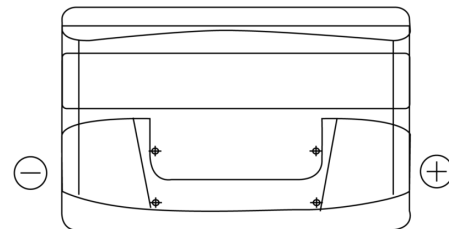

Product overview

Batteries for Cars

Excell EB852

| | |
|--------------------------------|---------------|
| Part number | EB852 |
| Technology | Flooded |
| EAN/GTIN | 3661024034661 |
| Voltage | 12 V |
| Capacity | 85.0 Ah |
| CCA | 760 A |
| Length | 353 mm |
| Width | 175 mm |
| Height | 175 mm |
| Box size | LB5 |
| Polarity | ETN 0 |
| Terminal Type | EN taper post |
| Hold Down | B13 |
| Weights (subject of variation) | 19.40 kg |

Polarity

Terminal Type

Positive Terminal

Negative Terminal

Hold Down

Design, features and specifications are subject to change without notice. We disclaim any representation or warranty, express or implied, concerning the data or recommendations, and in no event shall be liable for any loss or damage claimed to have arisen as a result. Some products may not be available in your local market.