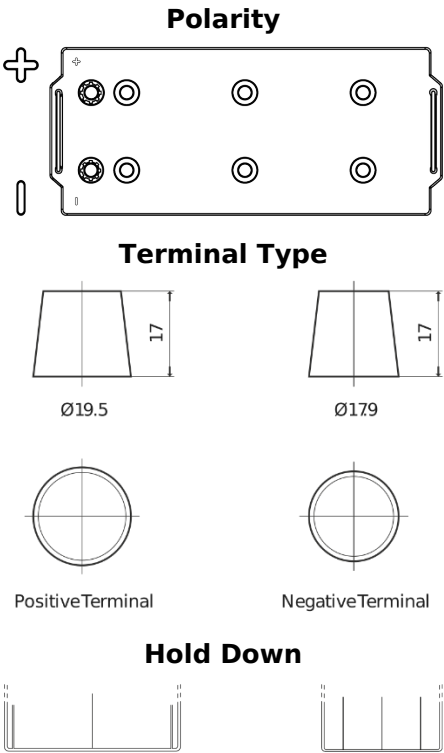

Product overview

Batteries for Trucks, Buses, Construction, Agriculture

StartPRO FG1803

Part number	FG1803
Technology	Flooded
EAN/GTIN	3661024045445
Voltage	12 V
Capacity	180 Ah
CCA	1000 A
Length	513 mm
Width	223 mm
Height	223 mm
Box size	D05
Polarity	ETN 3
Terminal Type	EN taper post
Hold Down	B0
Weights (subject of variation)	42.80 kg