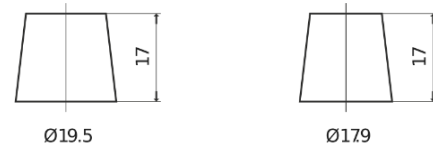

**Product overview**

Batteries for Cars

**Excell EB852**

Part number	EB852
Technology	Flooded
EAN/GTIN	3661024034661
Voltage	12 V
Capacity	85.0 Ah
CCA	760 A
Length	353 mm
Width	175 mm
Height	175 mm
Box size	LB5
Polarity	ETN 0
Terminal Type	EN taper post
Hold Down	B13
Weights (subject of variation)	19.40 kg

**Polarity**

**Terminal Type**

Positive Terminal

Negative Terminal

**Hold Down**

Design, features and specifications are subject to change without notice. We disclaim any representation or warranty, express or implied, concerning the data or recommendations, and in no event shall be liable for any loss or damage claimed to have arisen as a result. Some products may not be available in your local market.