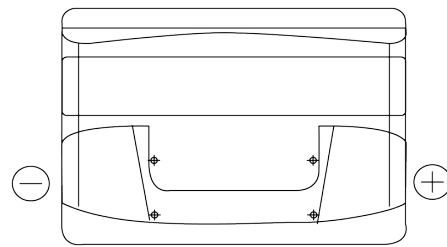

Product overview

Batteries for Cars

Excell EB800

Part number	EB800
Technology	Flooded
EAN/GTIN	3661024036443
Voltage	12 V
Capacity	80.0 Ah
CCA	640 A
Length	315 mm
Width	175 mm
Height	190 mm
Box size	L04
Polarity	ETN 0
Terminal Type	EN taper post
Hold Down	B13
Weights (subject of variation)	19.00 kg

Polarity

Terminal Type

Positive Terminal

Negative Terminal

Hold Down

Design, features and specifications are subject to change without notice. We disclaim any representation or warranty, express or implied, concerning the data or recommendations, and in no event shall be liable for any loss or damage claimed to have arisen as a result. Some products may not be available in your local market.